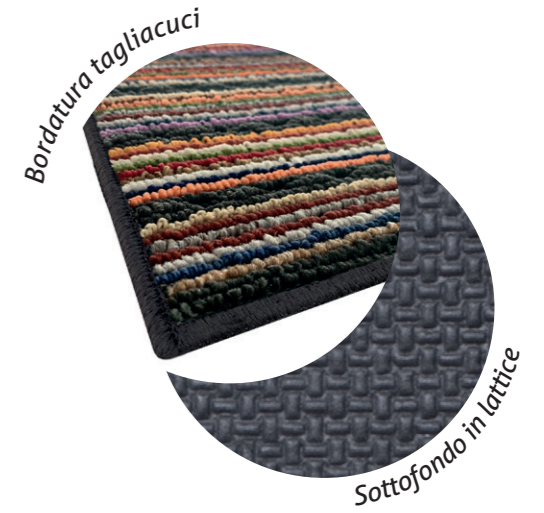

100% polypropylene - Manual sewing - Latex backing