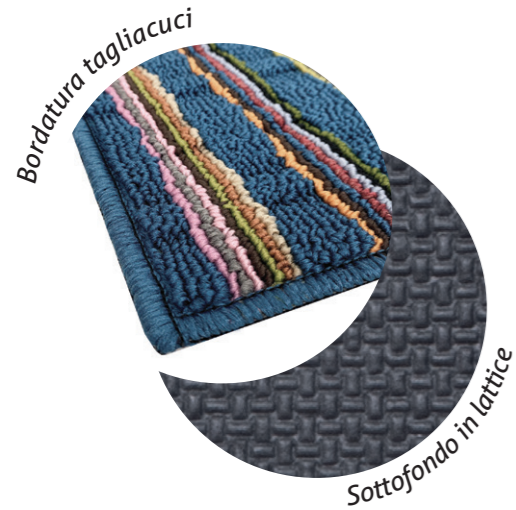

100% polypropylene - Manual sewing - Latex backing