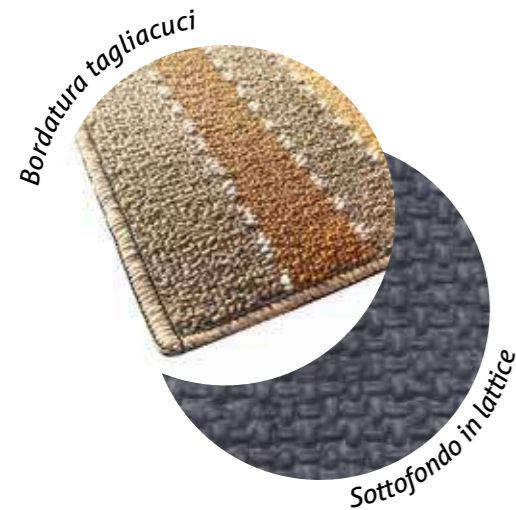

100% polypropylene - Manual sewing - Latex backing