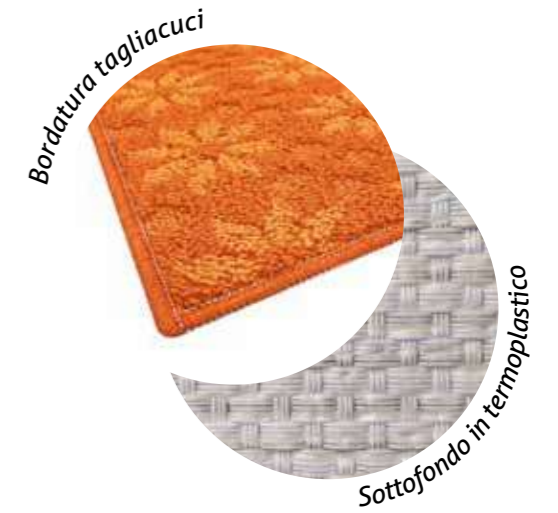

100% polypropylene - Manual sewing - Thermoplastic backing