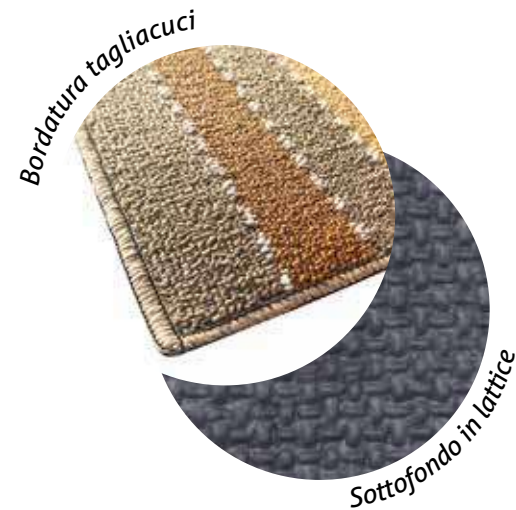

100% polypropylene - Manual sewing - Latex backing