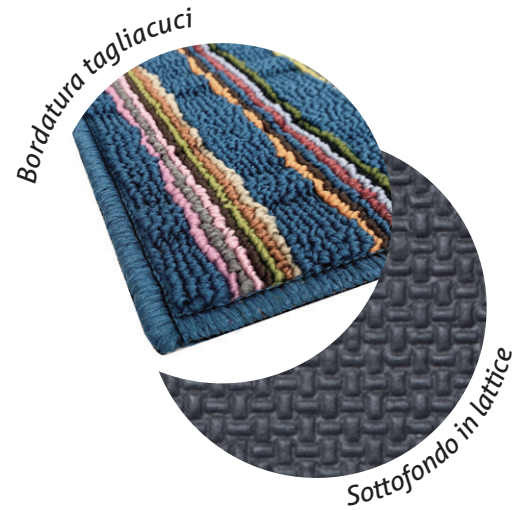

100% polypropylene - Manual sewing - Latex backing