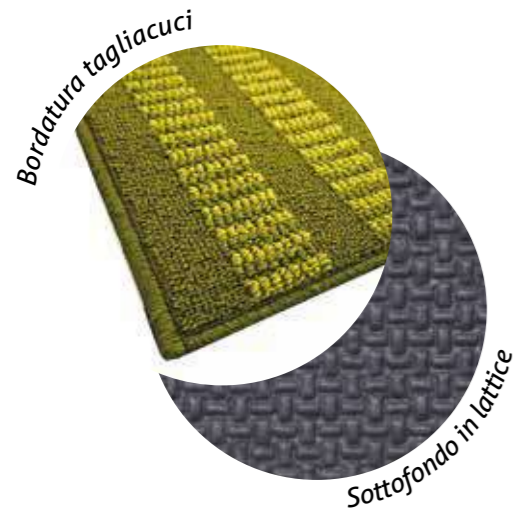

C

B

G

E

L

N

100% polypropylene - Manual sewing - Latex backing